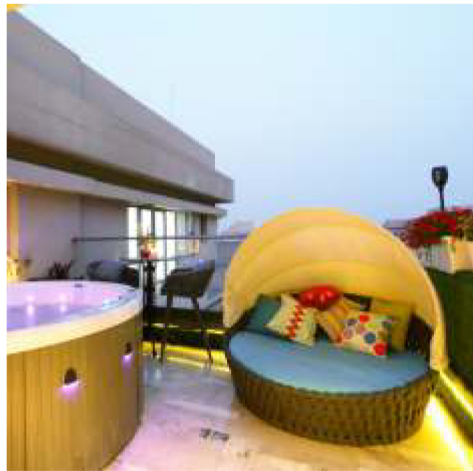

Amit Maitra & Kallol Baroi
Ak Enterprises Private Limited

Location : Kolkata
Area : 3000 sq.ft.
Design Team: Amit, Sanjib
 Kallol, Mohuya, Debasish
Photography : Amal Ghosh