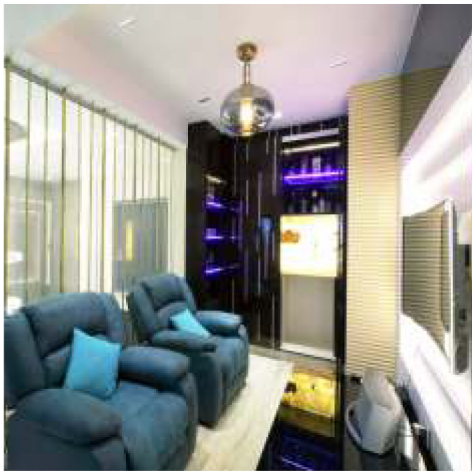

Amit Maitra & Kallol Baroi
Ak Enterprises Private Limited

Location : Kolkata
Area : 3000 sq.ft.
Design Team: Amit, Sanjib
 Kallol, Mohuya, Debasish
Photography : Amal Ghosh