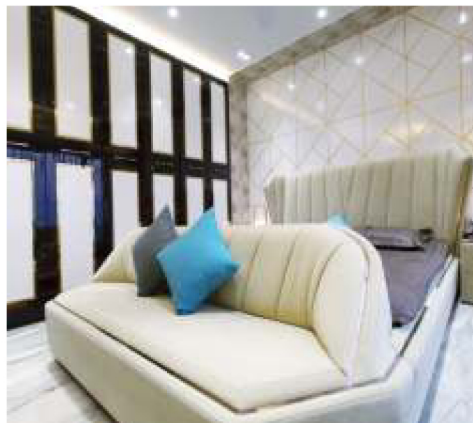

Architectural & Builders Magazine

Vol-09 Issue-03 Dec-2021

www.abmagazine.in

MR. RUTWIK PATHARE IS A DESIGN PROFESSIONAL ARCHITECT

POPULAR FOR DESIGNING EXQUISITELY CARVED MARBLE SCULPTURES AND STONE ARCHITECTURE

Amit Maitra & Kallol Baroi
Ak Enterprises Private Limited

Location : Kolkata
Area : 3000 sq.ft.
Design Team: Amit, Sanjib
 Kallol, Mohuya, Debasish
Photography : Amal Ghosh