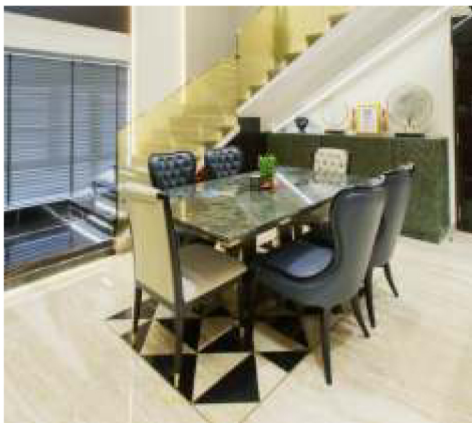

Architectural & Builders Magazine

Vol-09 Issue-03 Dec-2021

www.abmagazine.in

MR. RUTWIK PATHARE IS A DESIGN PROFESSIONAL ARCHITECT

POPULAR FOR DESIGNING EXQUISITELY CARVED MARBLE SCULPTURES AND STONE ARCHITECTURE

Amit Maitra & Kallol Baroi
Ak Enterprises Private Limited

Location : Kolkata
Area : 3000 sq.ft.
Design Team: Amit, Sanjib
 Kallol, Mohuya, Debasish
Photography : Amal Ghosh